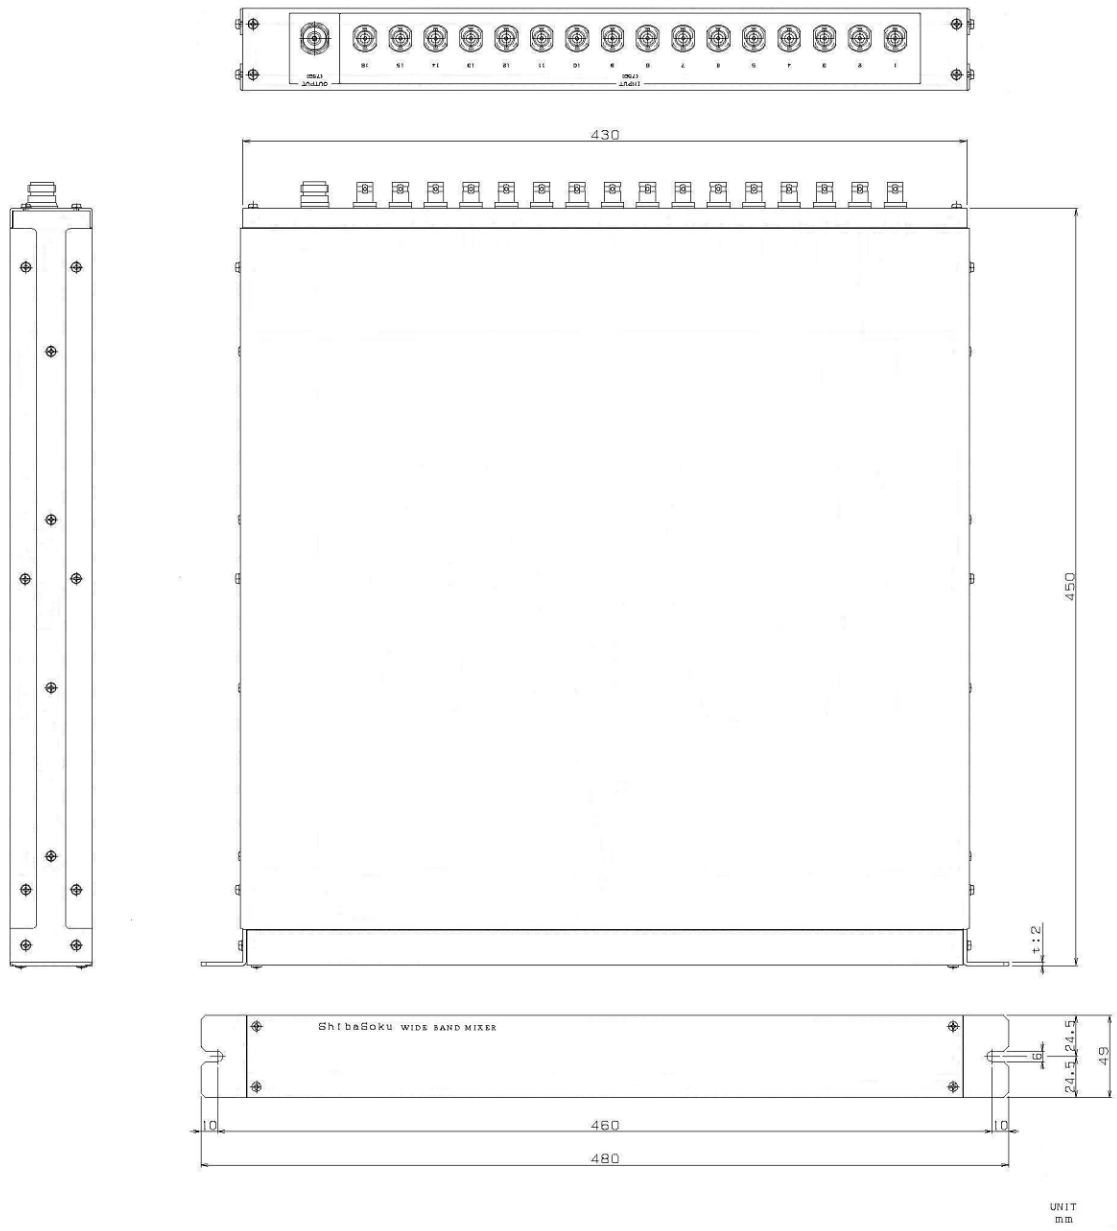

4 EXTERNAL VIEW

Fig. 4-1 RF4516A