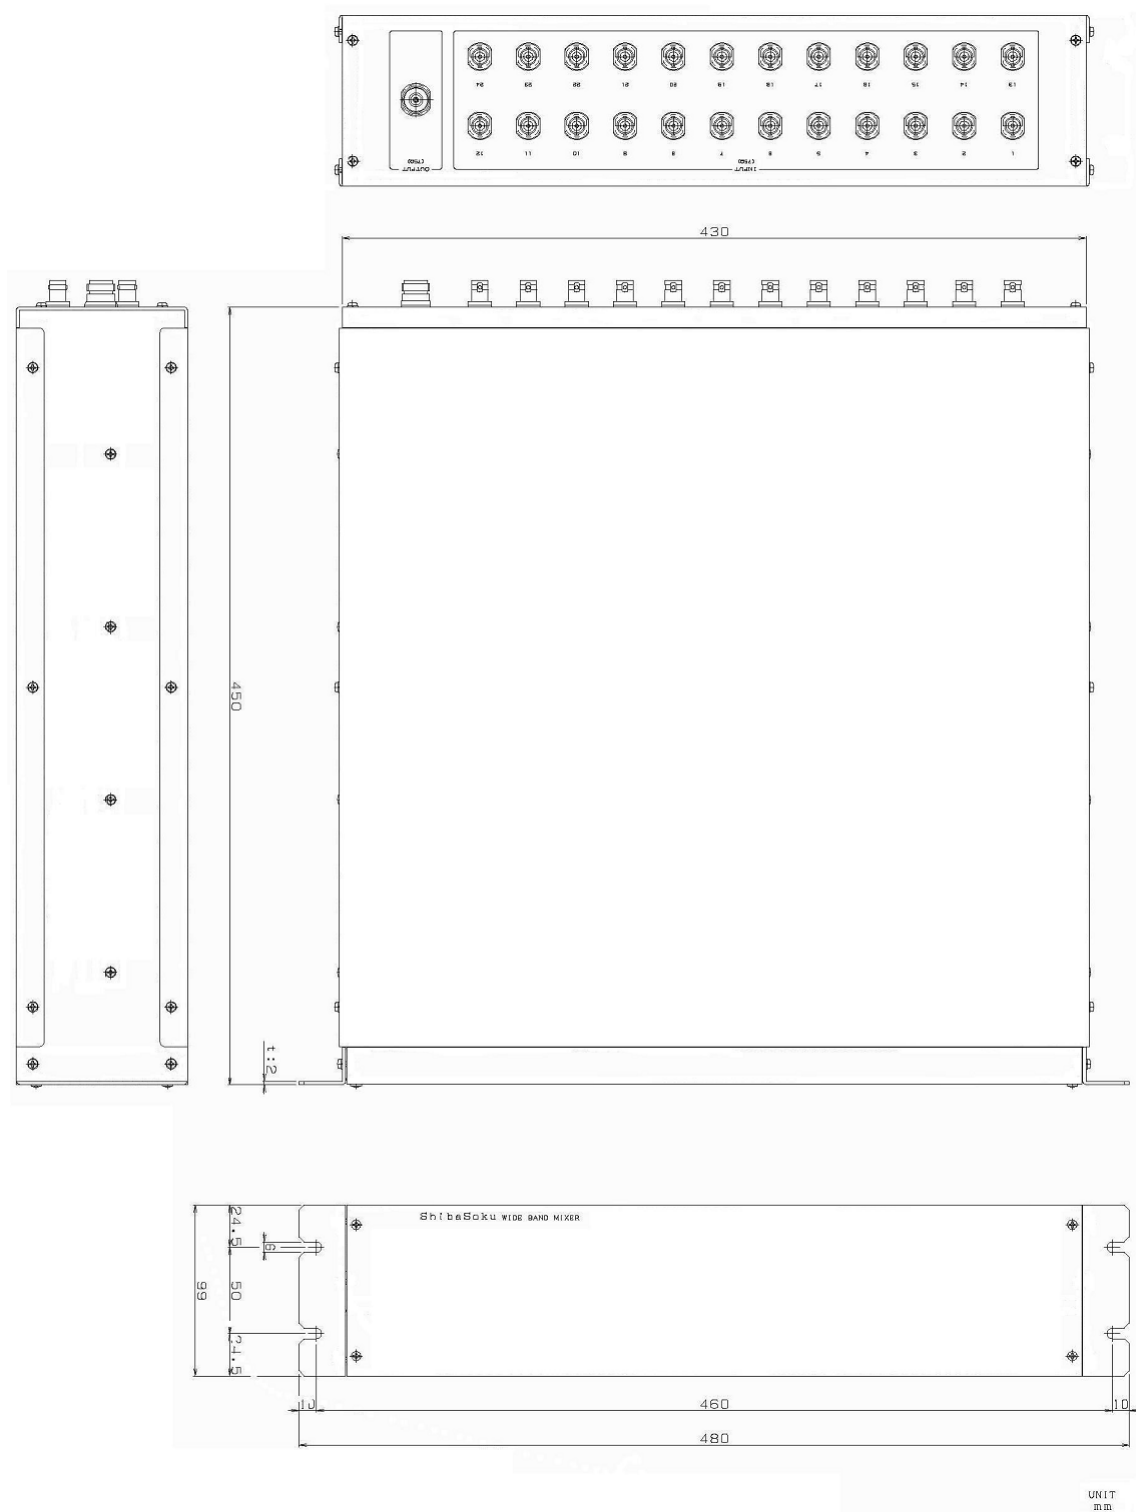

RF4508A/RF4516A/RF4524A WIDE BAND MIXER Specification

91200080251-1

Fig. 4-2 RF4524A