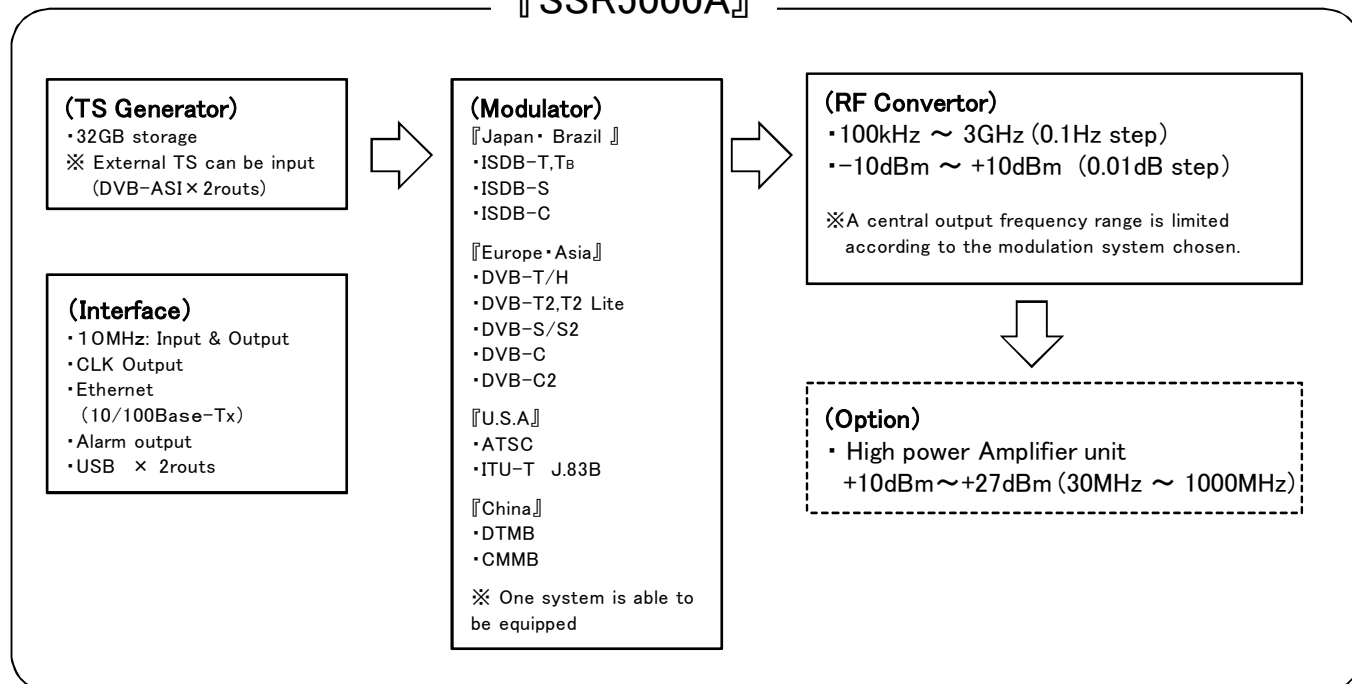

『SSR5000A』

EIDEN Co., Ltd.

2-7-1 Kurigi, Asao-ku, Kawasaki-city, Kanagawa 215-0033 JAPAN

TEL: +81-44-988-4111 FAX: +81-44-987-7058

E-mail: eiden-gp@eiden-gp.co.jp

URL: <http://www.eiden-gp.co.jp>